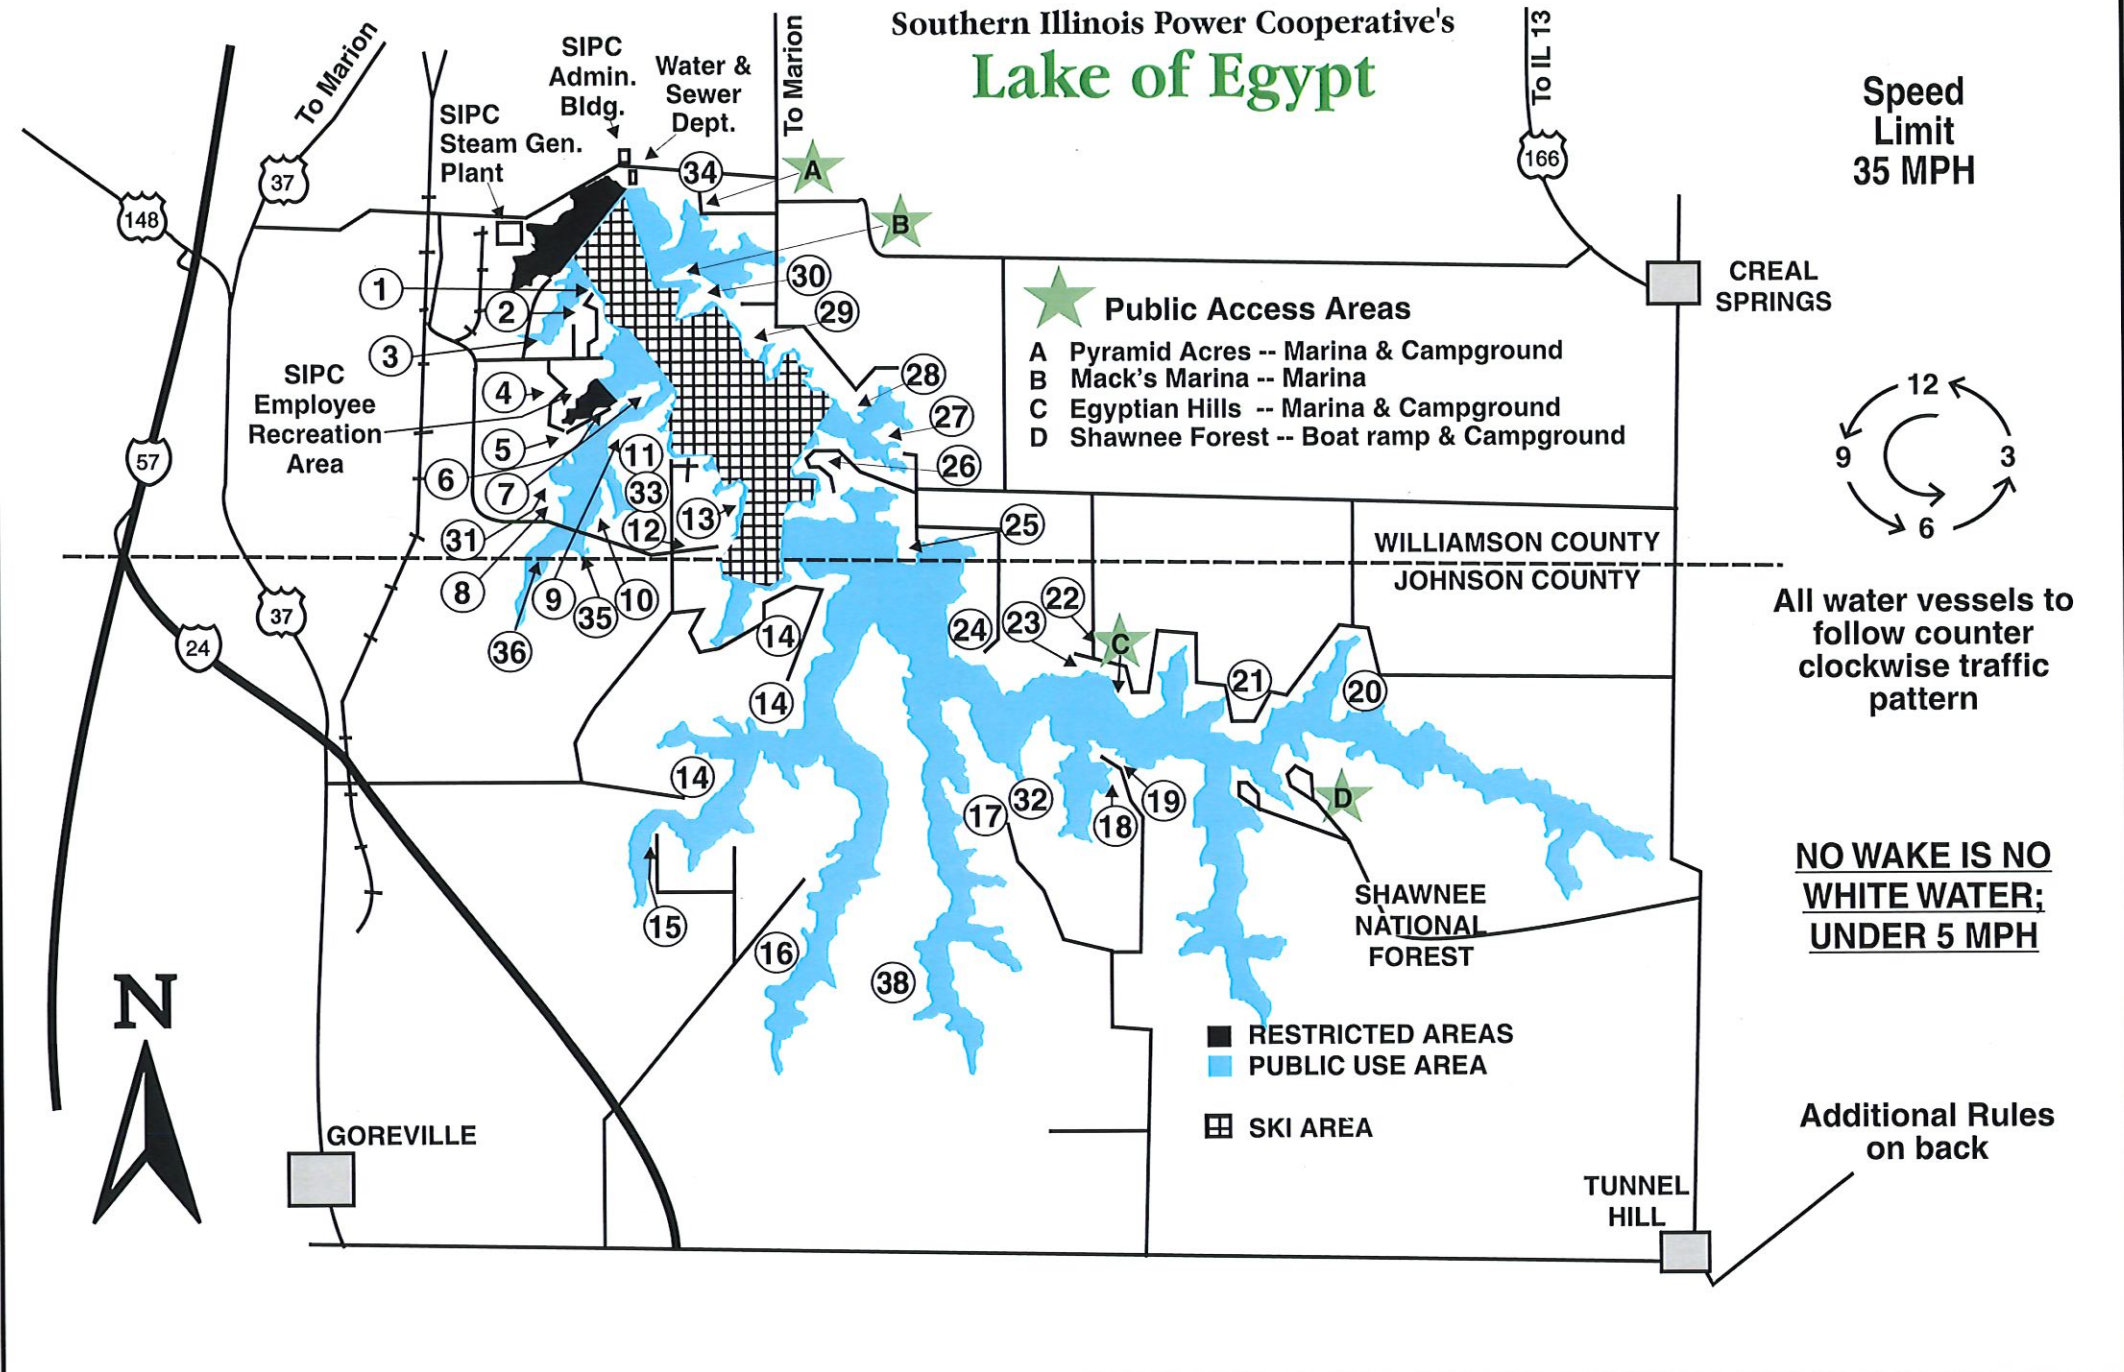

Subdivisions

Southern Illinois Power Cooperative's Lake of Egypt

1. Howard's Lakeside
2. Westgate
3. Lake of Egypt Country Club
4. Westgate II
5. Adams Acres
6. Woodland Hills
7. Fopal
8. Sleepy Hollow
9. Cedar Hills
10. Clifty Heights
11. Crestwood
12. Cedar Ridge
13. Saline Rock
14. Eagle Point Bay
15. Deer Ridge
16. Sugar Creek Ranch
17. Robinwood
18. Cox
19. Wagon Creek Haven
20. Wagon Creek Ranch
21. Egyptian Hills
22. Hunts
23. Wagon Creek Point
24. Pharoah's Gardens
25. Egyptian Acres
26. Egypt Shores
27. Lake Crest
28. North Shoreland
29. Lake Estates
30. Sunset Harbor
31. Clifty Bay
32. Mallard's Landing
33. Three Star
34. Pyramid Acres
35. Grahams Acres
36. Luxor Landing
38. The Peninsula